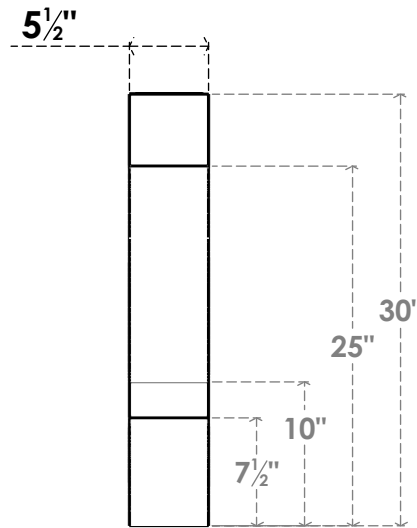

ITEM NUMBER: BRCPC055X18000X30000BOA

5 1/2"W X 18"D X 30"H BALBOA ARCHITECTURAL GRADE PVC CLOSED KNEE BRACE

SIDE PROFILE

FRONT PROFILE

ISOMETRIC

EKENA MILLWORK
2300 WEST MAIN ST.
CLARKSVILLE, TX 75426
TOLL FREE: 866-607-0453
WWW.EKENAMILLWORK.COM