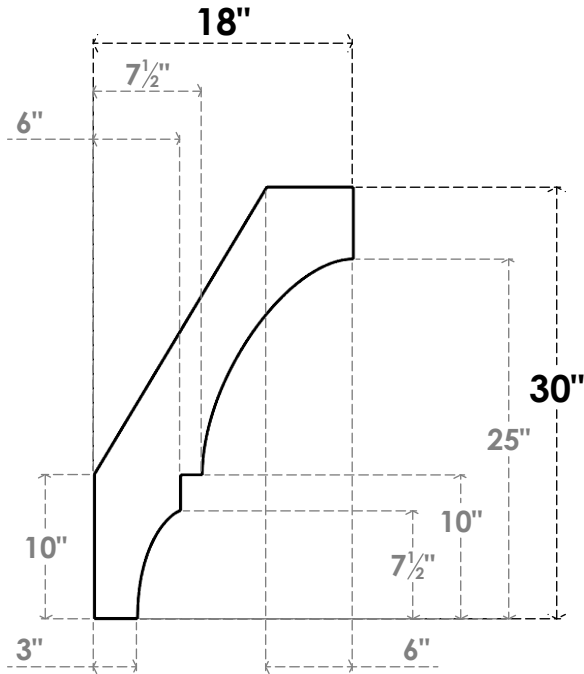

ITEM NUMBER: BRCPC055X18000X30000BOA

5 1/2"W X 18"D X 30"H BALBOA ARCHITECTURAL GRADE PVC CLOSED KNEE BRACE

SIDE PROFILE

FRONT PROFILE

ISOMETRIC

EKENA MILLWORK
2300 WEST MAIN ST.
CLARKSVILLE, TX 75426
TOLL FREE: 866-607-0453
WWW.EKENAMILLWORK.COM

NOTES

1. INSTALLATION TO BE COMPLETED IN ACCORDANCE WITH MANUFACTURER'S SPECIFICATIONS.
2. DRAWING MAY NOT BE TO SCALE
3. THIS DRAWING IS INTENDED FOR DESIGN AND PLANNING PURPOSES ONLY.
4. ALL INFORMATION CONTAINED HEREIN WAS CURRENT AT THE TIME OF DEVELOPMENT BUT MUST BE REVIEWED AND APPROVED BY THE PRODUCT MANUFACTURER TO BE CONSIDERED ACCURATE.
5. ARCHITECTURAL GRADE PVC PRODUCTS ARE MADE FROM EXPANDED CELLULAR PVC AND COME NATURALLY WHITE BUT MAY BE PAINTED